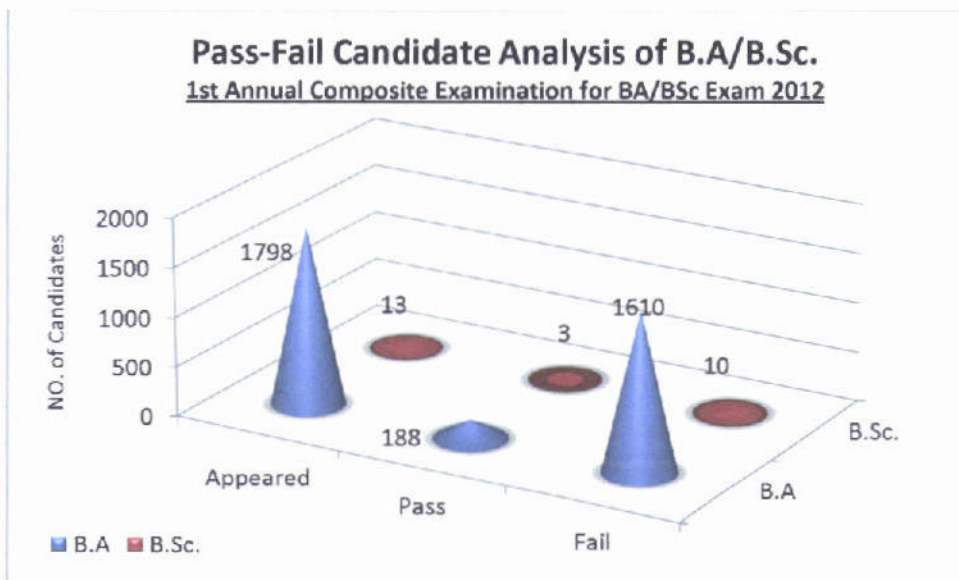

GRAPHICAL REPRESENTATION OF RESULT

Government College University, Faisalabad

Controller of Examinations

Statistical Analysis of Result

1st Annual Composite Examination BA/BSc 2012

Top Positions

Roll No.	Name & Father's Name of the Candidate	Institution/District	Obtained Marks	Per. (%)	Position
10264	BILQEES ARSHAD MUHAMMAD ARSHAD	PRIVATE	570	71.25	1st
10393	SABA MUBARAK MUBARAK ALI	PRIVATE	569	71.13	2nd
448	MUKHTAR AHMED ABDUL GHANI	PRIVATE	566	70.75	3rd

Subject Wise Pass Percentage

	Subject Title	Subject Type	Degree	Appeared	Pass	Pass Per. (%)
1	Applied Psychology	Optional	B.A	1	0	0.00
2	Arabic	Elective	B.A	120	97	80.83
3	Arabic	Optional	B.A	391	340	86.96
4	Communication Skills	Optional	B.A	22	10	45.45
5	Computer Studies	Elective	B.A	3	3	100.00
6	Economics	Elective	B.A	159	37	23.27
7	Economics	Optional	B.A	9	5	55.56
8	Education	Elective	B.A	477	205	42.98
9	English	Compulsory	B.A	1821	217	11.92
10	English	Elective	B.A	4	4	100.00
11	English	Optional	B.A	1	0	0.00
12	Ethics	Compulsory	B.A	7	7	100.00
13	Geography	Elective	B.A	5	3	60.00
14	Geography	Optional	B.A	6	4	66.67
15	Health and Physical Education	Elective	B.A	1	1	100.00
16	History	Elective	B.A	80	46	57.50
17	History	Optional	B.A	8	6	75.00
18	Home Economics	Elective	B.A	4	4	100.00
19	Home Economics	Optional	B.A	2	2	100.00
20	Islamic Studies	Compulsory	B.A	1814	1340	73.87
21	Islamic Studies	Elective	B.A	729	569	78.05
22	Islamic Studies	Optional	B.A	95	44	46.32
23	Journalism	Elective	B.A	430	340	79.07
24	Journalism	Optional	B.A	27	25	92.59
25	Kashmiryat	Elective	B.A	10	9	90.00
26	Kashmiryat	Optional	B.A	2	0	0.00
27	Library Science	Elective	B.A	2	2	100.00
28	Library Science	Optional	B.A	0	0	

Powered By: IT Section (CE) GC University, Faisalabad