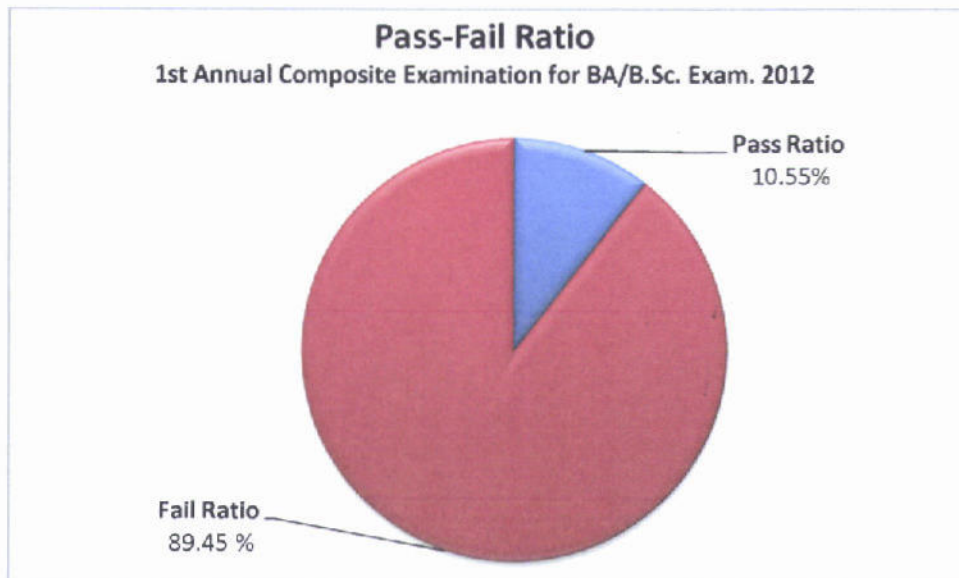

GRAPHICAL REPRESENTATION OF RESULT

Government College University, Faisalabad

Controller of Examinations

Statistical Analysis of Result

1st Annual Composite Examination BA/BSc 2012

Top Positions

Roll No.	Name & Father's Name of the Candidate	Institution/District	Obtained Marks	Per. (%)	Position
10264	BILQEES ARSHAD MUHAMMAD ARSHAD	PRIVATE	570	71.25	1st
10393	SABA MUBARAK MUBARAK ALI	PRIVATE	569	71.13	2nd
448	MUKHTAR AHMED ABDUL GHANI	PRIVATE	566	70.75	3rd

Subject Wise Pass Percentage

	Subject Title	Subject Type	Degree	Appeared	Pass	Pass Per. (%)
1	Applied Psychology	Optional	B.A	1	0	0.00
2	Arabic	Elective	B.A	120	97	80.83
3	Arabic	Optional	B.A	391	340	86.96
4	Communication Skills	Optional	B.A	22	10	45.45
5	Computer Studies	Elective	B.A	3	3	100.00
6	Economics	Elective	B.A	159	37	23.27
7	Economics	Optional	B.A	9	5	55.56
8	Education	Elective	B.A	477	205	42.98
9	English	Compulsory	B.A	1821	217	11.92
10	English	Elective	B.A	4	4	100.00
11	English	Optional	B.A	1	0	0.00
12	Ethics	Compulsory	B.A	7	7	100.00
13	Geography	Elective	B.A	5	3	60.00
14	Geography	Optional	B.A	6	4	66.67
15	Health and Physical Education	Elective	B.A	1	1	100.00
16	History	Elective	B.A	80	46	57.50
17	History	Optional	B.A	8	6	75.00
18	Home Economics	Elective	B.A	4	4	100.00
19	Home Economics	Optional	B.A	2	2	100.00
20	Islamic Studies	Compulsory	B.A	1814	1340	73.87
21	Islamic Studies	Elective	B.A	729	569	78.05
22	Islamic Studies	Optional	B.A	95	44	46.32
23	Journalism	Elective	B.A	430	340	79.07
24	Journalism	Optional	B.A	27	25	92.59
25	Kashmiryat	Elective	B.A	10	9	90.00
26	Kashmiryat	Optional	B.A	2	0	0.00
27	Library Science	Elective	B.A	2	2	100.00
28	Library Science	Optional	B.A	0	0	

Powered By: IT Section (CE) GC University, Faisalabad